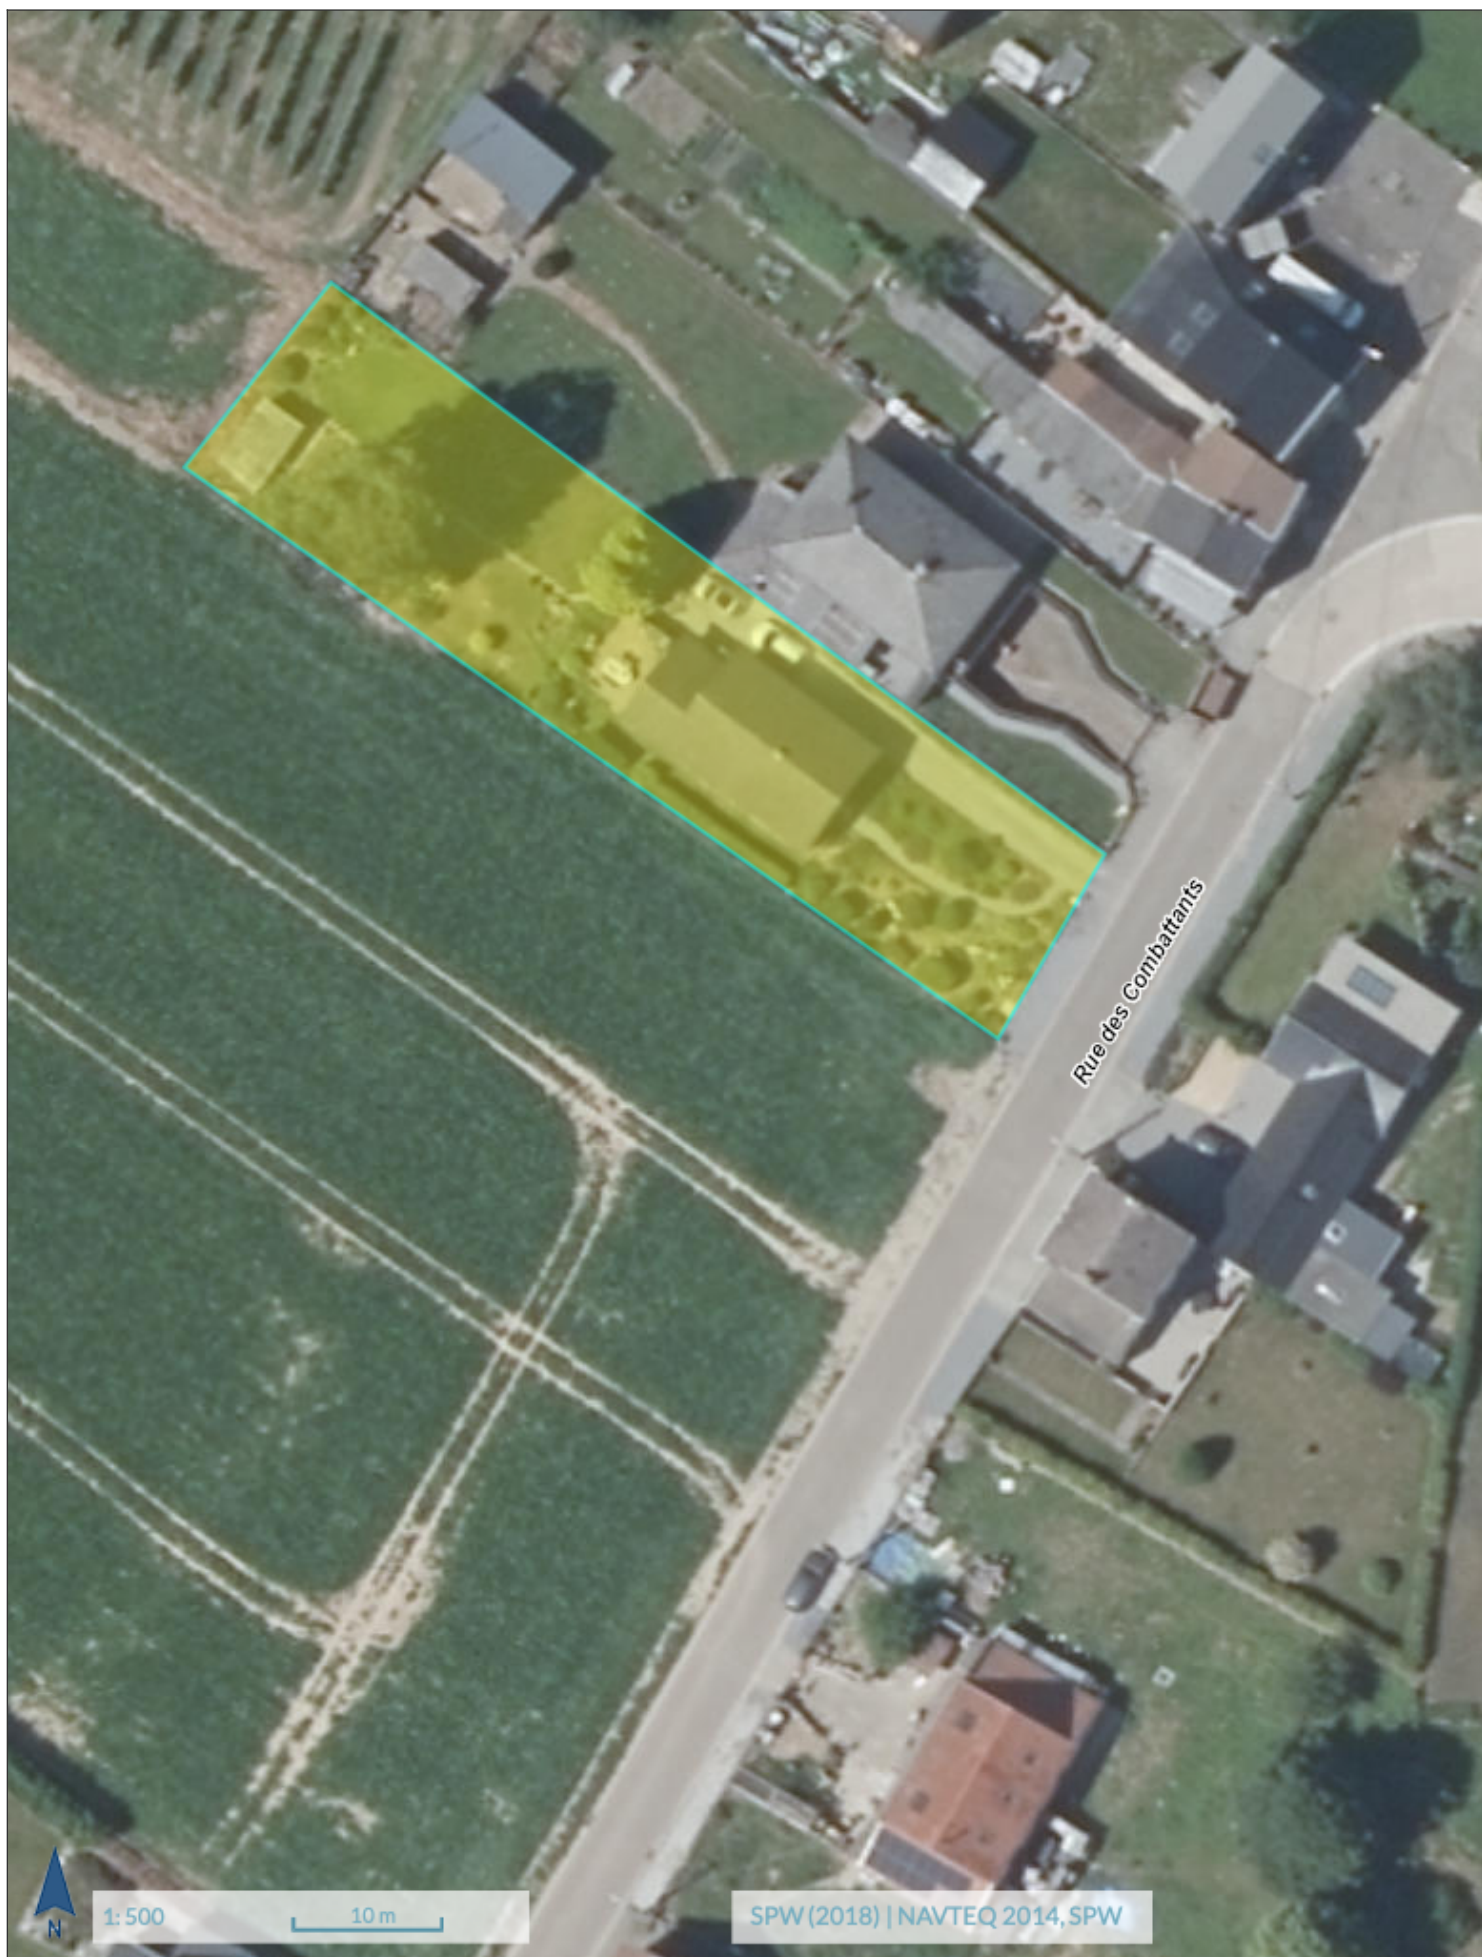

Wallonie

Rue des Combattants

1:500

10 m

SPW (2018) | NAVTEQ 2014, SPW